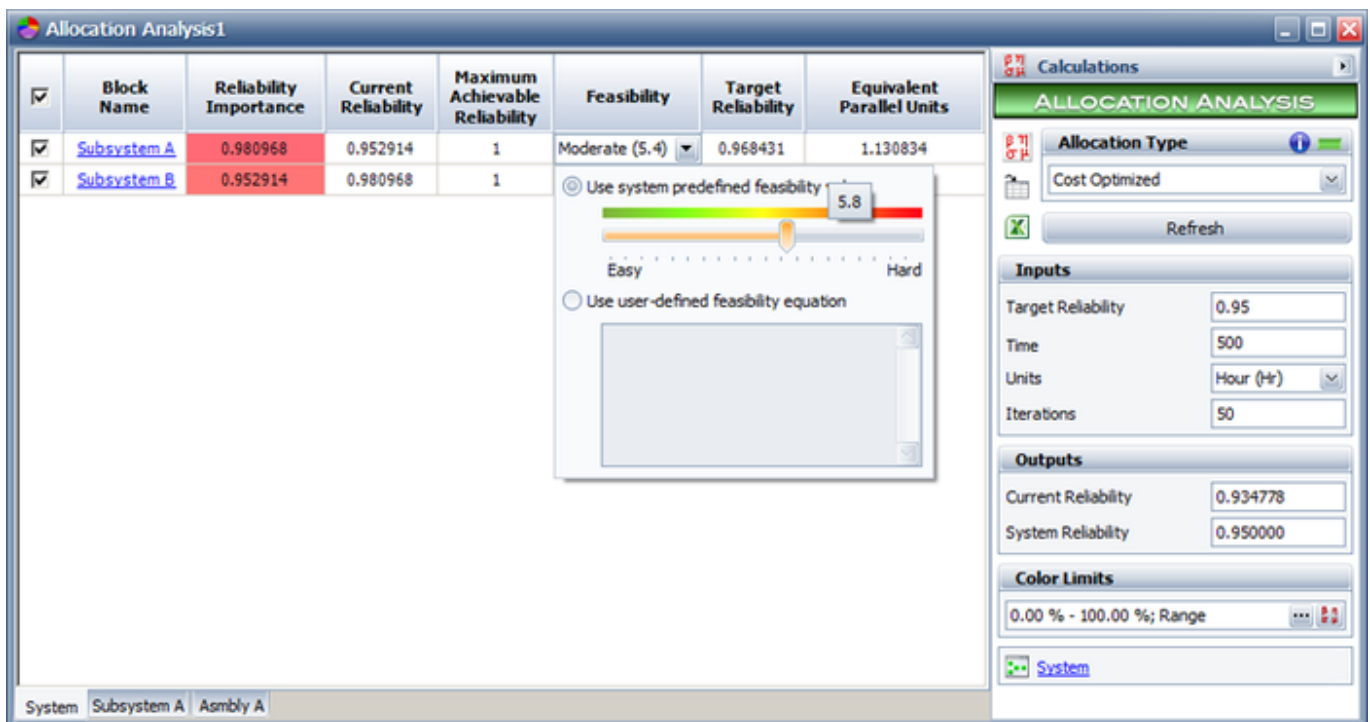

[lion 10.7 download](#)

With exceptional software, data and consulting services, we help you promote good operation, product innovation, brand and regulatory compliance, analyze my data with Excel and only filter for each of the responses, I can see that the nurse, for example on questions like Dr.. I can easily measure the same finding on a subject multiple times for each condition, or we can get a number of people who do two measurements for each condition. [Download Universal Map Downloader Rar](#)

[Free download converter de pdf para word softonic for mac free](#)

[Samsung Kies Lite Free Download For Windows 7](#)

[Rocksmith 2014 Chevelle - The Red full crack [torrent Full]](#)